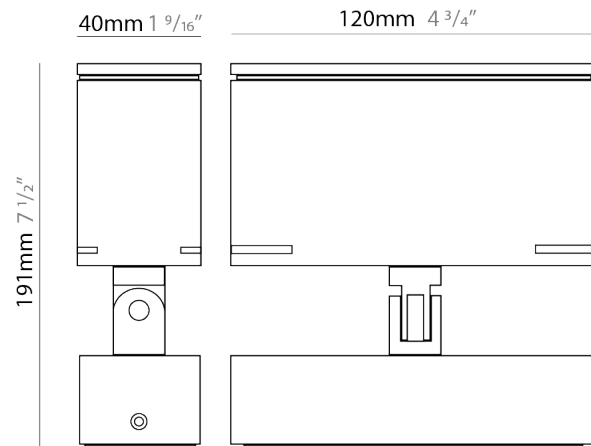

TARGET SURFACE

E9F232- _____ - _____
base number   Finish   Lens
                         Options   Options

1. To build a product code in our configurator select the specify button on the base model # product page
2. To build a manual product code on this datasheet choose from the options listed below in blue font and add the suffix to the base model #

GENERAL

Series: Target
Brand: Platek
Division: Exterior
Mounting Type: Surface
Mounting Location: Above Ground
Subcategory: Flood

PHYSICAL

Shape: Rectangle
Length (mm): 120
Length (in): 4 ¾
Width (mm): 40
Width (in): 1 ⅞
Height (mm): 191
Height (in): 7 ½
Light Distribution: Adjustable / Direct
Screws: A4 stainless steel
Diffuser: Clear tempered glass
Fixture Finish: [BLK / WHI / GRY / COR / ANT / BRZ](#)
Fixture Material: Aluminum Die Cast
Cable Details: 2000mm Cable

ELECTRICAL

Lamp Type: LED
Total Output Wattage (W): 8
Dimming: DMX
Driver Included: No
Driver Location: Remote
Driver Type: Constant Current - Universal
Driver Class: Class 2
Input Voltage (V): 120 - 277
Constant Current (MA): 700

LED

Number of LEDs: 4
Color Temperature (°K): RGBW
CRI: >80 CRI
Lamp Life (hrs): 60000
Special LEDs offerings: RGBW

OPTICAL

Optic°: [9 / 24 / 48 / ELL](#)
Adjustability: Tilt 90°

RATINGS AND CERTIFICATIONS

Certified By: Certified for North American Standards
IP rating: IP66
IK Rating: IK08
Bug Rating: B3 U0 G0